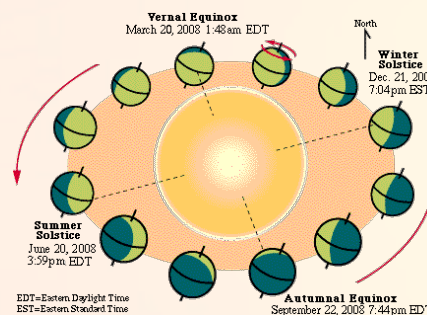

Hindu day changes at the sunrise (not midnight), a Hindu day (Vaara) is from one sunrise to another sunrise. The Hindu date (tithi) doesn't change at the midnight, and it is not always fixed 24 hours long it can be anything between 19 to 26 hours. Each 12 degrees distance

between the Sun and the Moon is Tithi. The tithi, nakshatra, yoga and karana are based on geocentric positions of the Sun and the Moon. This astronomical phenomenon happens at the same time on the earth everywhere, and hence tithis, nakshatra will begin and end at the same time all over the world, and we must convert them to our local timezone. Indian panchang makers convert these times to Indian time. Likewise, other countries needs to convert these

Uttarayana/Dakshinayana: The season occur based on earth's position around the Sun. This is due to Earth's tilt of 23.45 degrees. The Earth orbits around Sun with this tilt. When the tilt is facing the Sun, we get summer and when the tilt is away from the Sun we get winter.